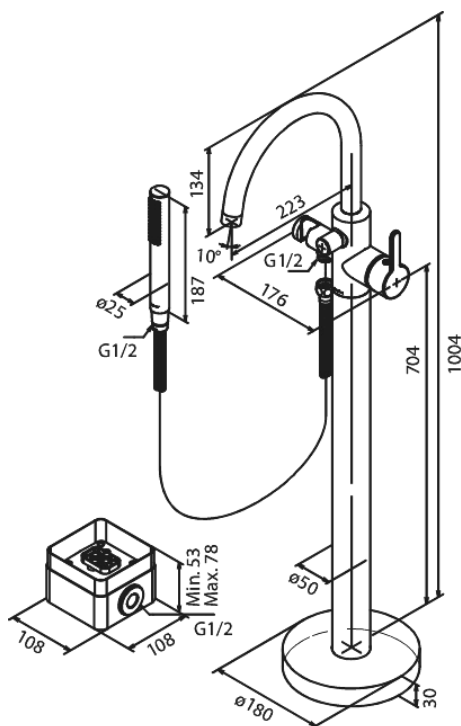

Product features

FM Mattsson Mora Group Denmark
Hvidkærvej 48, 5250 Odense SV, DK-56416218

+45 88 33 00 34 damixa-international@fmm-mora.com

Mere information på damixa.com

damixa